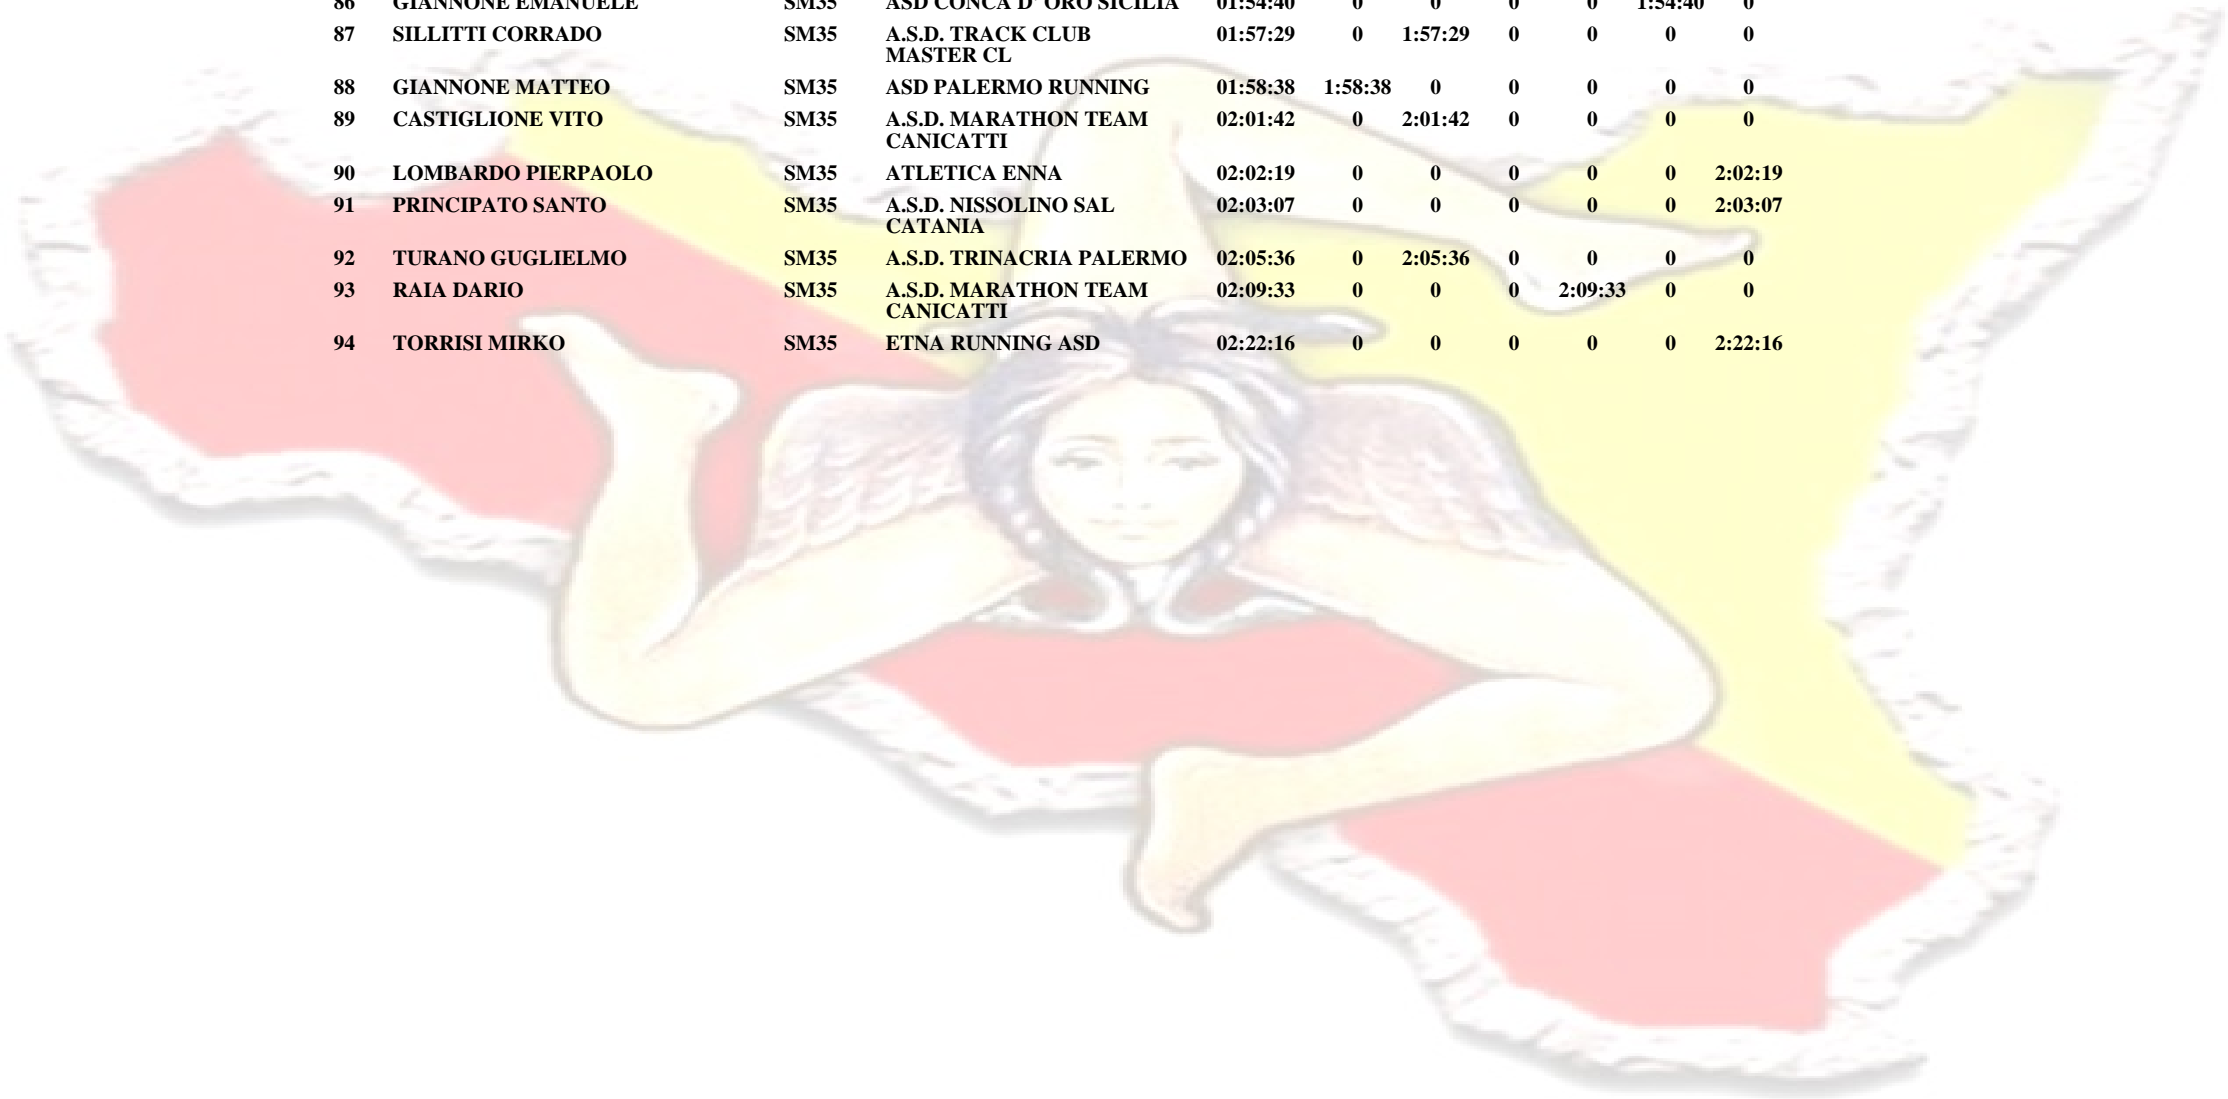

83	PADERNI STEFANO	SM35	A.S.D. PODISTICA MESSINA	01:49:36	0	0	0	0	1:49:36	0
84	MORABITO ISMAELE	SM35	ETNA RUNNING ASD	01:50:11	0	0	0	0	0	1:50:11
85	PARDO LUIGI	SM35	ATLETICA MISTERBIANCO SPORT CL	01:52:23	0	0	0	0	0	1:52:23
86	GIANNONE EMANUELE	SM35	ASD CONCA D' ORO SICILIA	01:54:40	0	0	0	0	1:54:40	0
87	SILLITTI CORRADO	SM35	A.S.D. TRACK CLUB MASTER CL	01:57:29	0	1:57:29	0	0	0	0
88	GIANNONE MATTEO	SM35	ASD PALERMO RUNNING	01:58:38	1:58:38	0	0	0	0	0
89	CASTIGLIONE VITO	SM35	A.S.D. MARATHON TEAM CANICATTI	02:01:42	0	2:01:42	0	0	0	0
90	LOMBARDO PIERPAOLO	SM35	ATLETICA ENNA	02:02:19	0	0	0	0	0	2:02:19
91	PRINCIPATO SANTO	SM35	A.S.D. NISSOLINO SAL CATANIA	02:03:07	0	0	0	0	0	2:03:07
92	TURANO GUGLIELMO	SM35	A.S.D. TRINACRIA PALERMO	02:05:36	0	2:05:36	0	0	0	0
93	RAIA DARIO	SM35	A.S.D. MARATHON TEAM CANICATTI	02:09:33	0	0	0	2:09:33	0	0
94	TORRISI MIRKO	SM35	ETNA RUNNING ASD	02:22:16	0	0	0	0	0	2:22:16