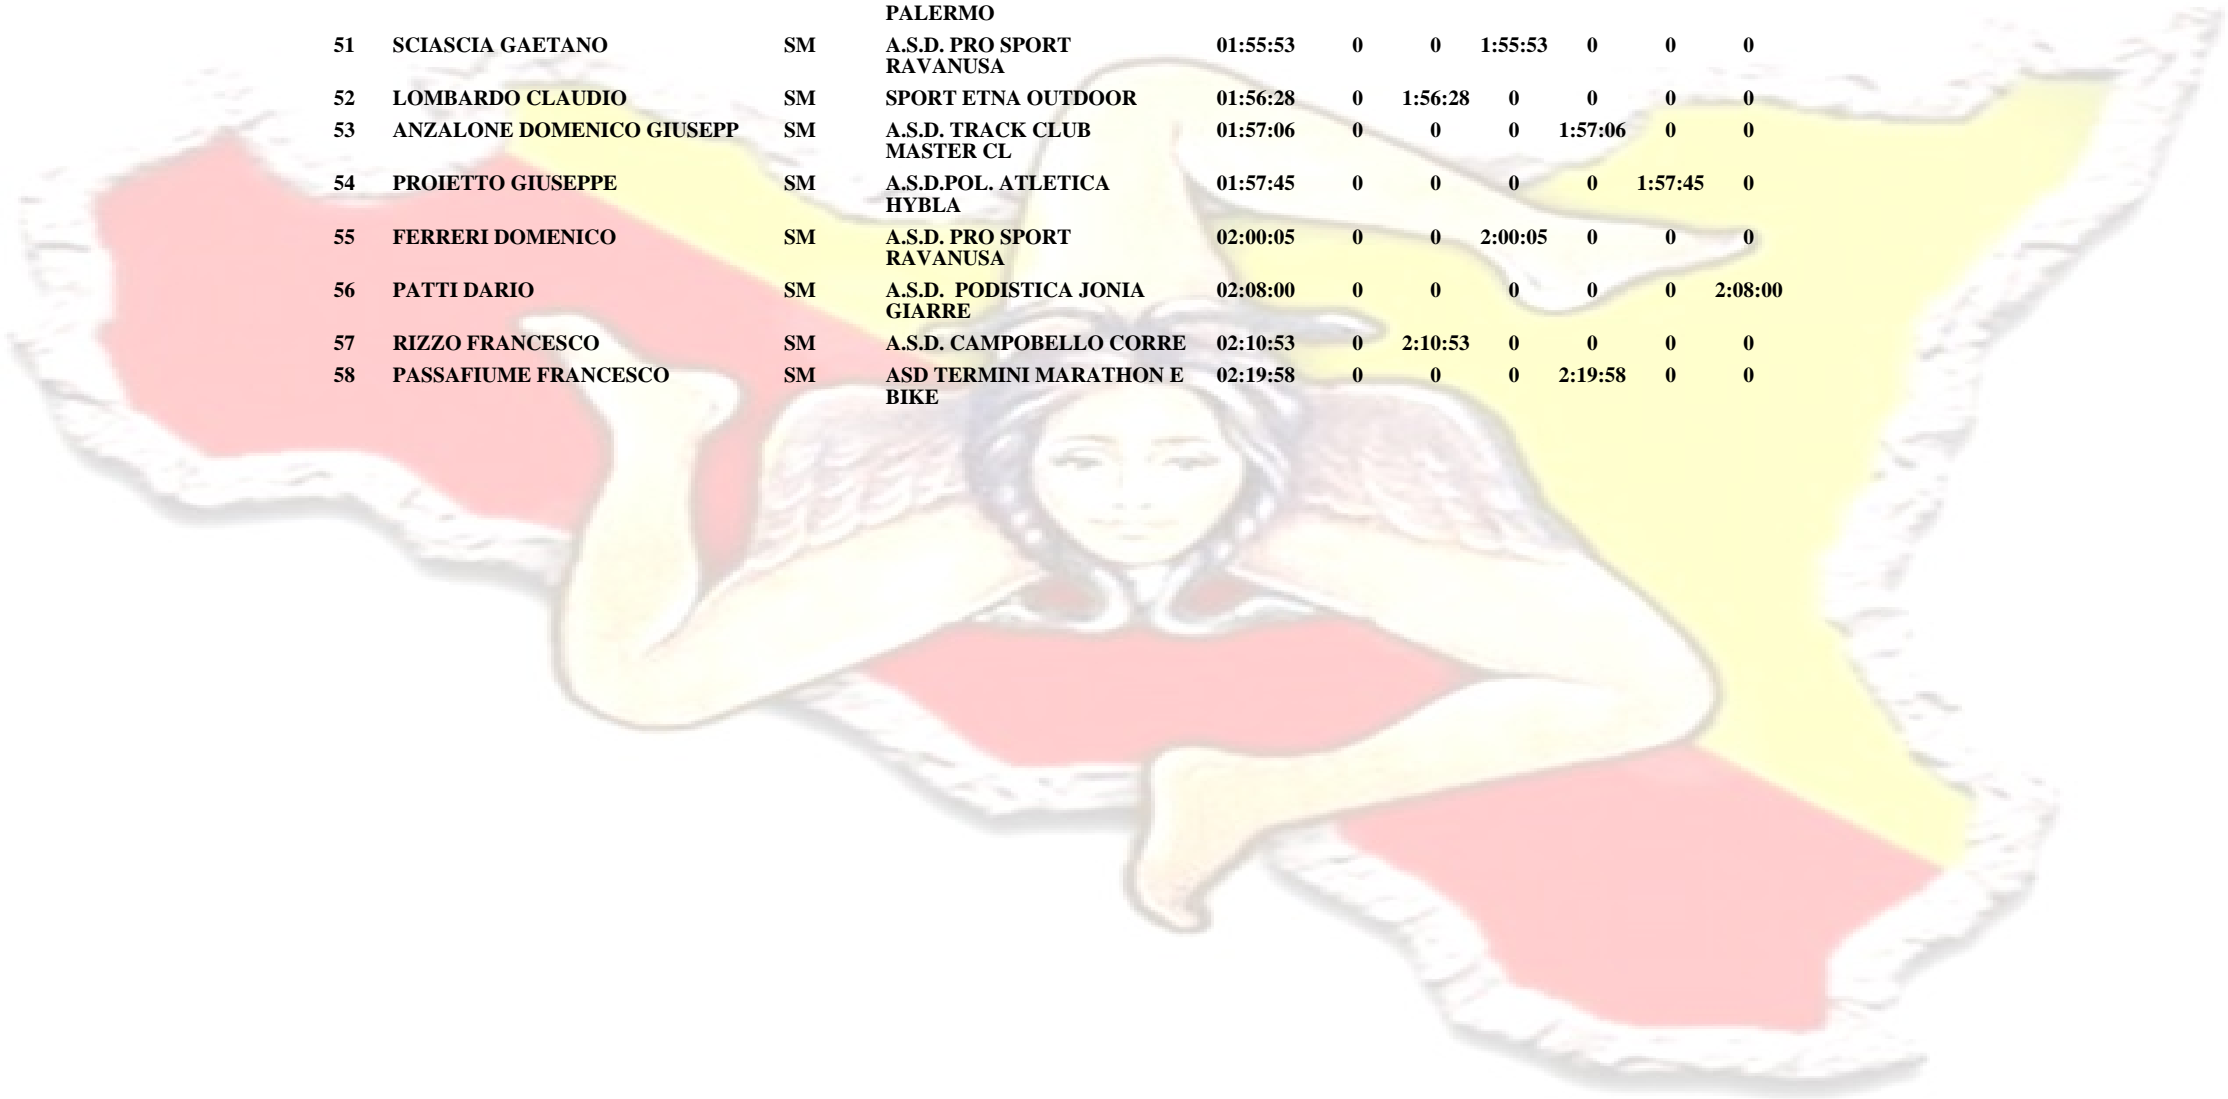

48	CAMMARATA LUCA DOMENICO	SM	A.S. DILETT. POL. MARSALA DOC	01:46:29	0	0	0	1:46:29	0	0
49	PAGLIARIN ALDO	SM	ASD MEETING SPORTING CLUB RUNN	01:47:23	1:47:23	0	0	0	0	0
50	PAMPALONE VITANGELO	SM	G.S. DIL. AMATORI PALERMO	01:51:10	0	0	0	1:51:10	0	0
51	SCIASCIA GAETANO	SM	A.S.D. PRO SPORT RAVANUSA	01:55:53	0	0	1:55:53	0	0	0
52	LOMBARDO CLAUDIO	SM	SPORT ETNA OUTDOOR	01:56:28	0	1:56:28	0	0	0	0
53	ANZALONE DOMENICO GIUSEPP	SM	A.S.D. TRACK CLUB MASTER CL	01:57:06	0	0	0	1:57:06	0	0
54	PROIETTO GIUSEPPE	SM	A.S.D.POL. ATLETICA HYBLA	01:57:45	0	0	0	0	1:57:45	0
55	FERRERI DOMENICO	SM	A.S.D. PRO SPORT RAVANUSA	02:00:05	0	0	2:00:05	0	0	0
56	PATTI DARIO	SM	A.S.D. PODISTICA JONIA GIARRE	02:08:00	0	0	0	0	0	2:08:00
57	RIZZO FRANCESCO	SM	A.S.D. CAMPOBELLO CORRE	02:10:53	0	2:10:53	0	0	0	0
58	PASSAFIUME FRANCESCO	SM	ASD TERMINI MARATHON E BIKE	02:19:58	0	0	0	2:19:58	0	0