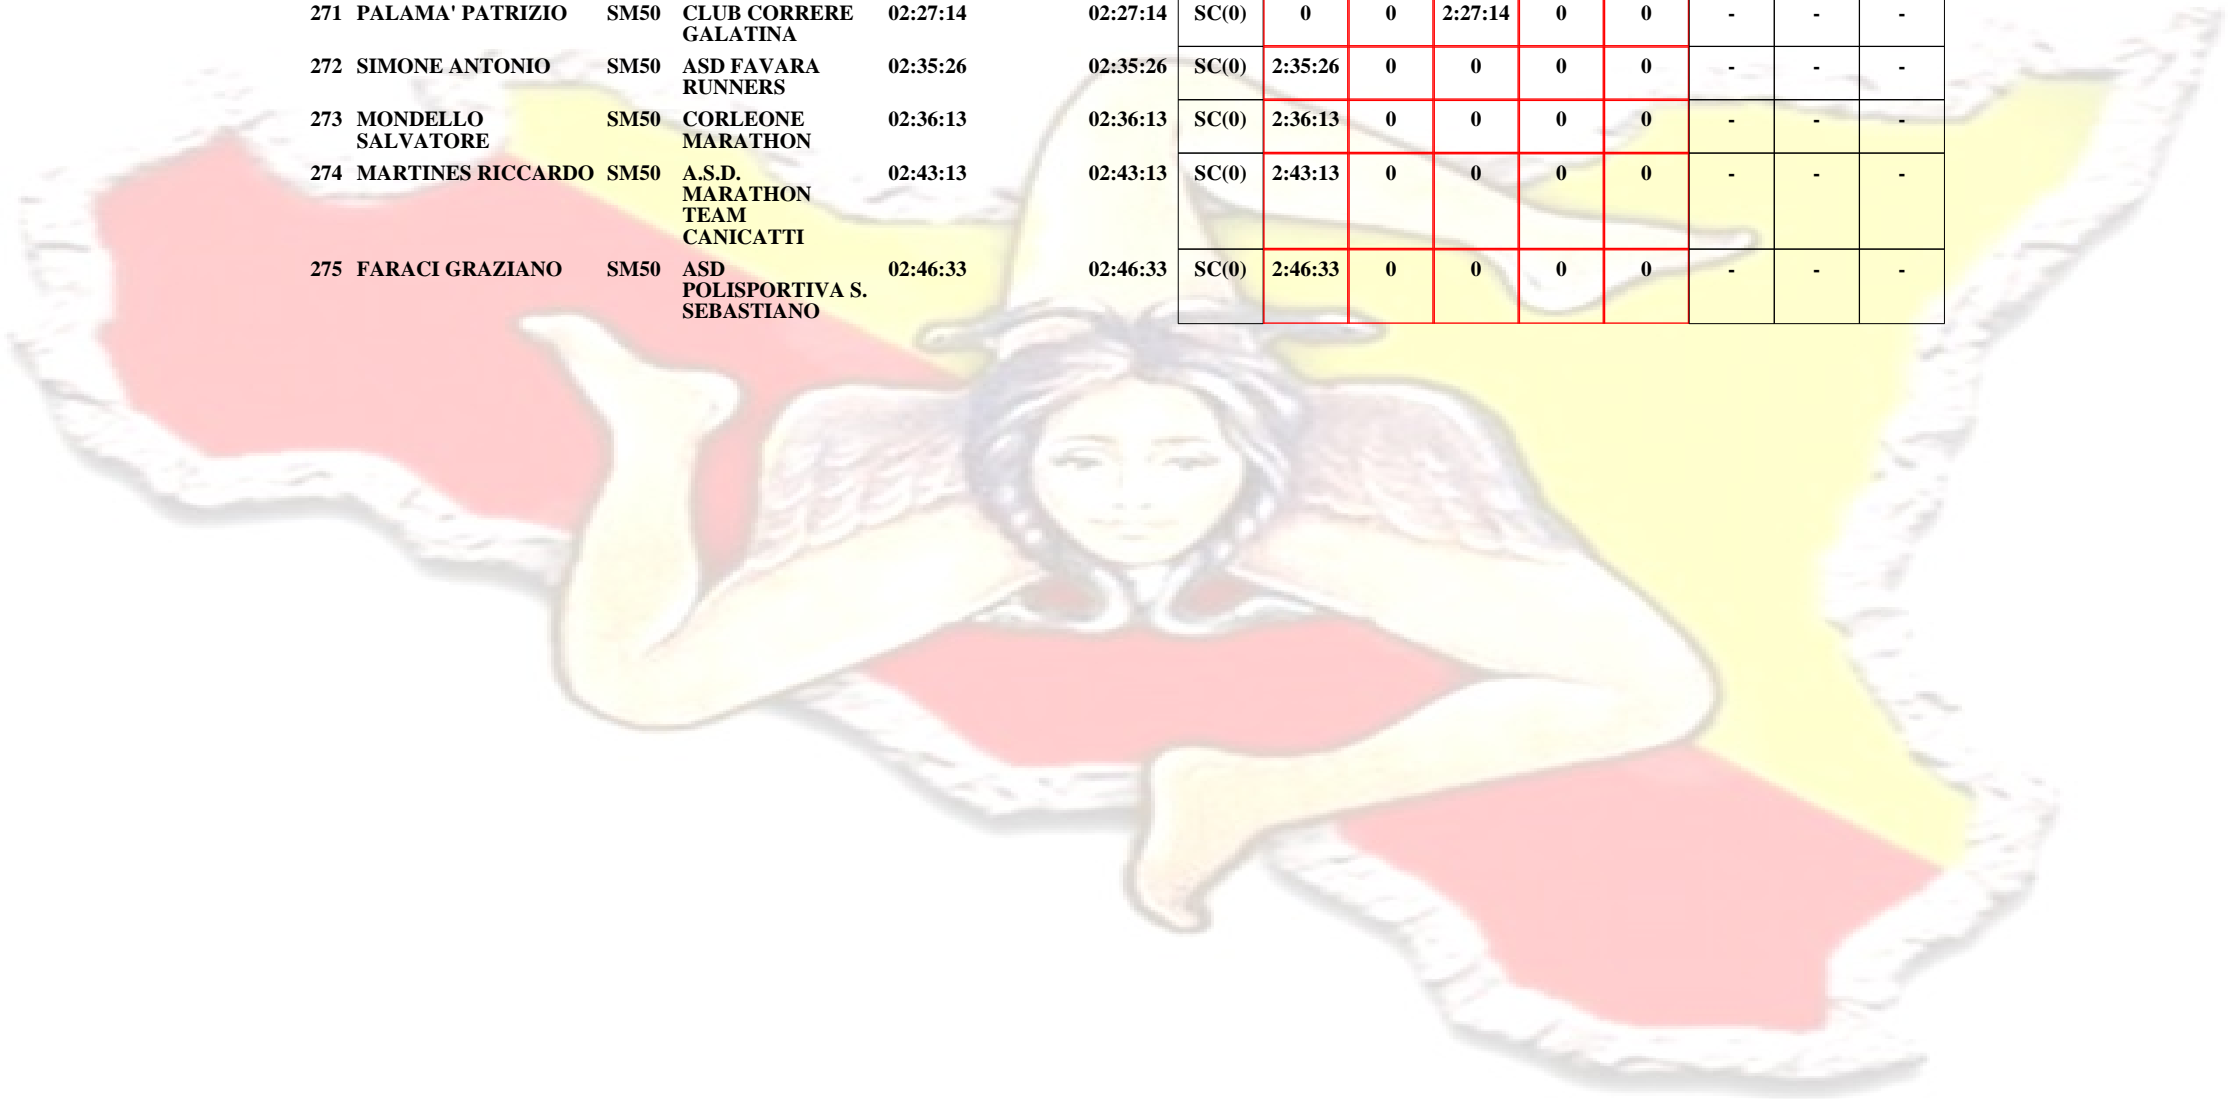

269 SALAMONE GIUSEPPE SM50 A.S. DILETT. AMATORI ARAGONA 02:24:40

270 FEROCI RENATO SM50 A.S.D.POL. TEAM F. INGARGIOLA 02:26:54

271 PALAMA' PATRIZIO SM50 CLUB CORRERE GALATINA 02:27:14

272 SIMONE ANTONIO SM50 ASD FAVARA RUNNERS 02:35:26

273 MONDELLO SALVATORE SM50 CORLEONE MARATHON 02:36:13

274 MARTINES RICCARDO SM50 A.S.D. MARATHON TEAM CANICATTI 02:43:13

275 FARACI GRAZIANO SM50 ASD POLISPORTIVA S. SEBASTIANO 02:46:33

02:24:40	SC(0)	2:24:40	0	0	0	0	-	-	-
02:26:54	SC(0)	0	0	2:26:54	0	0	-	-	-
02:27:14	SC(0)	0	0	2:27:14	0	0	-	-	-
02:35:26	SC(0)	2:35:26	0	0	0	0	-	-	-
02:36:13	SC(0)	2:36:13	0	0	0	0	-	-	-
02:43:13	SC(0)	2:43:13	0	0	0	0	-	-	-
02:46:33	SC(0)	2:46:33	0	0	0	0	-	-	-