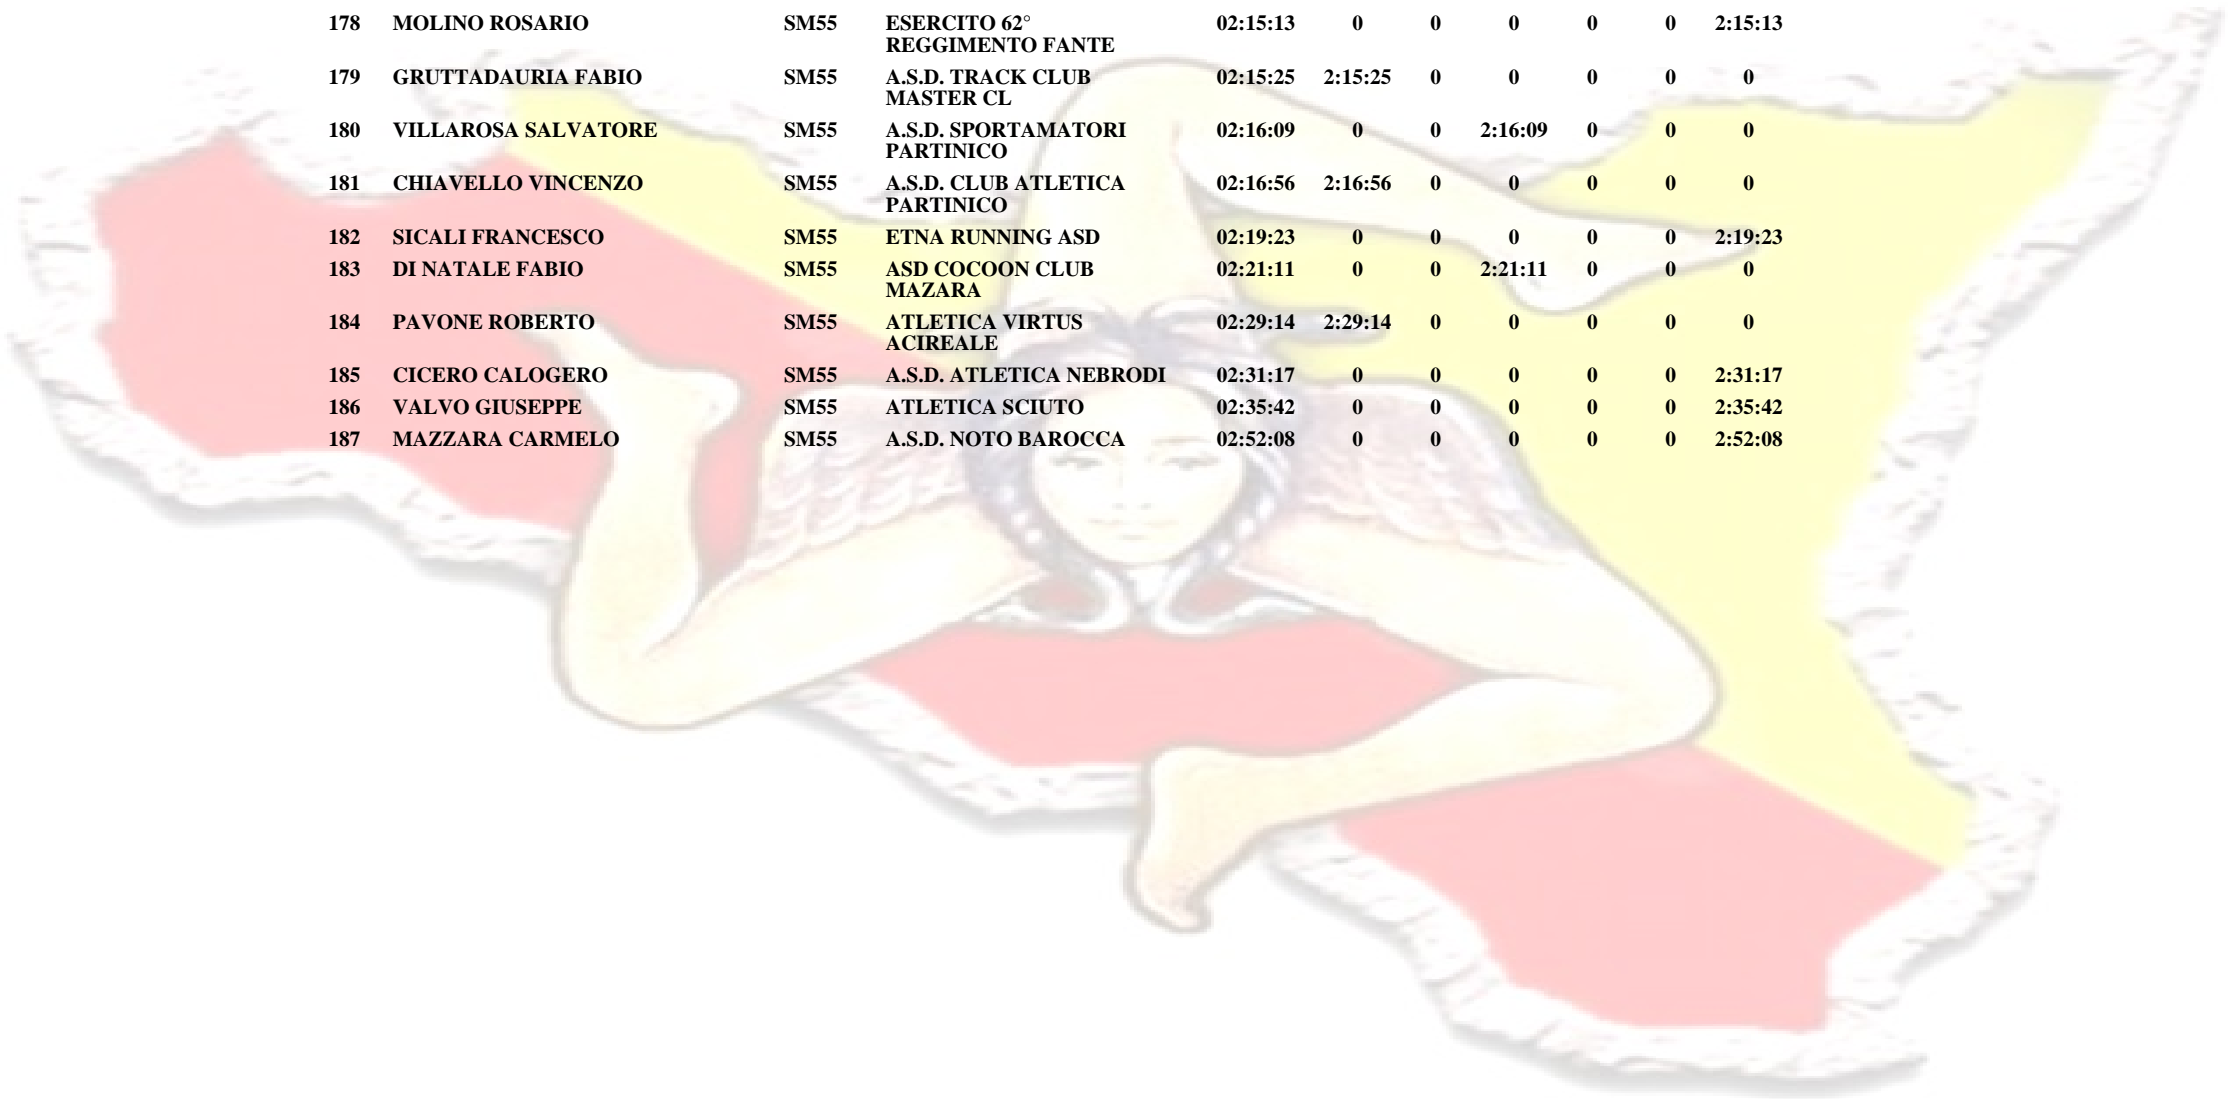

175	FAZIO FRANCESCO	SM55	A.S.D. ATLETICA CANICATTI	02:09:23	2:09:23	0	0	0	0	0
176	BUSCAINO LEONARDO	SM55	G.S.D. 5 TORRI FIAMME CREMISI	02:09:28	0	0	0	0	2:09:28	0
177	LOMBARDO PAOLO	SM55	ASD PACHINO RUNNING	02:09:28	0	0	0	0	0	2:09:28
178	MOLINO ROSARIO	SM55	ESERCITO 62° REGGIMENTO FANTE	02:15:13	0	0	0	0	0	2:15:13
179	GRUTTADAURIA FABIO	SM55	A.S.D. TRACK CLUB MASTER CL	02:15:25	2:15:25	0	0	0	0	0
180	VILLAROSA SALVATORE	SM55	A.S.D. SPORTAMATORI PARTINICO	02:16:09	0	0	2:16:09	0	0	0
181	CHIAVELLO VINCENZO	SM55	A.S.D. CLUB ATLETICA PARTINICO	02:16:56	2:16:56	0	0	0	0	0
182	SICALI FRANCESCO	SM55	ETNA RUNNING ASD	02:19:23	0	0	0	0	0	2:19:23
183	DI NATALE FABIO	SM55	ASD COCOON CLUB MAZARA	02:21:11	0	0	2:21:11	0	0	0
184	PAVONE ROBERTO	SM55	ATLETICA VIRTUS ACIREALE	02:29:14	2:29:14	0	0	0	0	0
185	CICERO CALOGERO	SM55	A.S.D. ATLETICA NEBRODI	02:31:17	0	0	0	0	0	2:31:17
186	VALVO GIUSEPPE	SM55	ATLETICA SCIUTO	02:35:42	0	0	0	0	0	2:35:42
187	MAZZARA CARMELO	SM55	A.S.D. NOTO BAROCCA	02:52:08	0	0	0	0	0	2:52:08